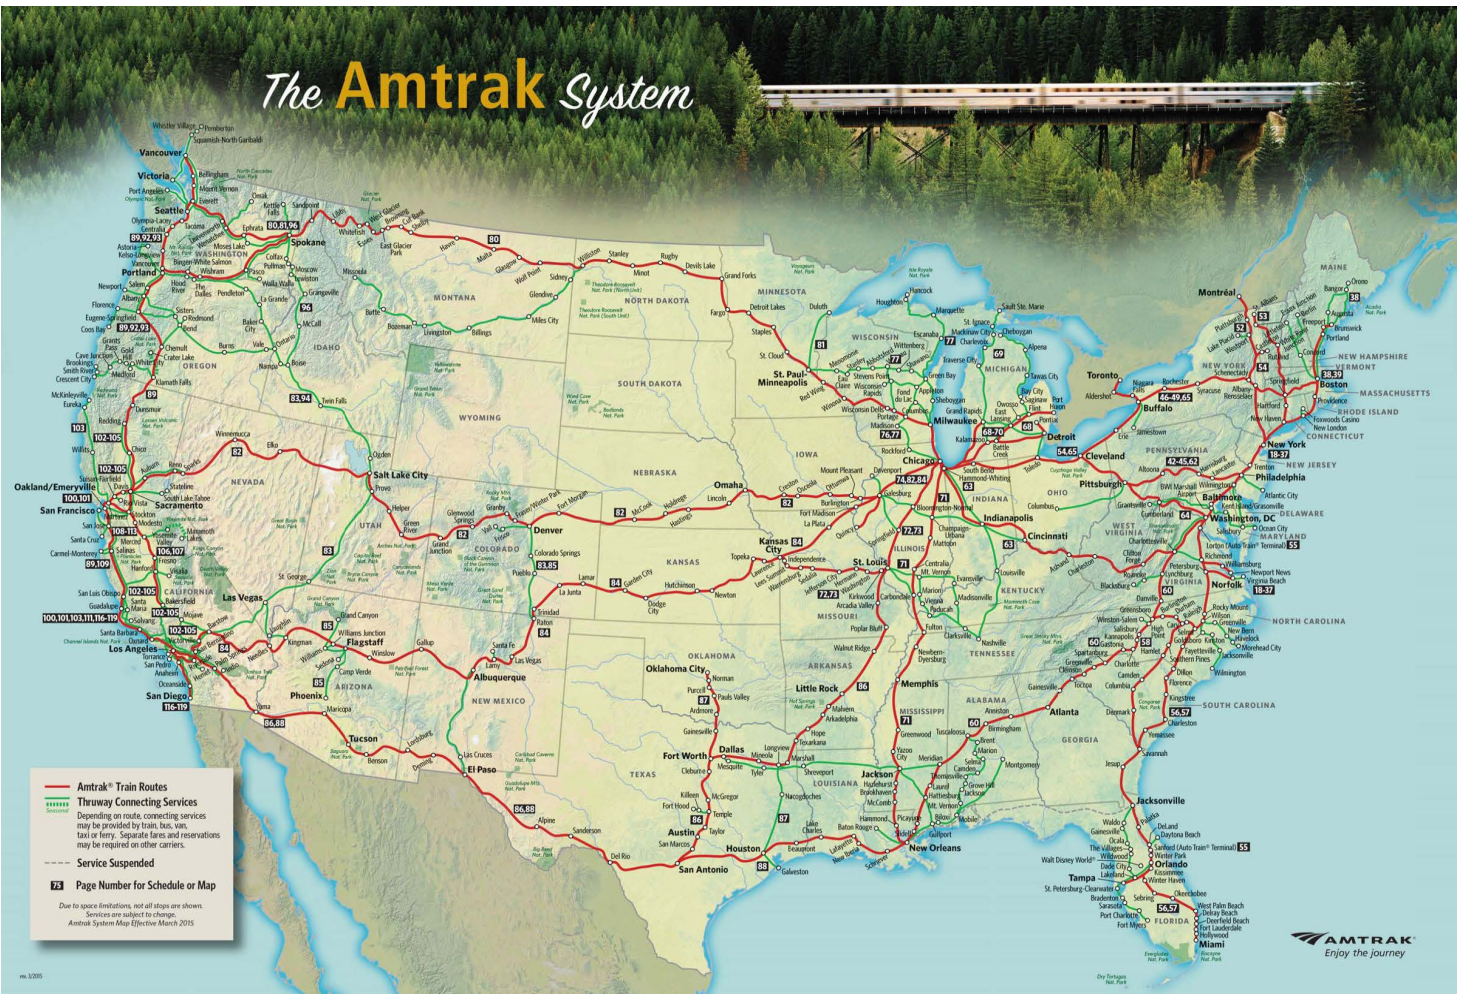

The Amtrak System

Train no. 4

5:55 pm	Los Angeles
6:25 pm	Fullerton
7:11 pm	Riverside
7:33 pm	San Bernardino
8:47 pm	Victorville
9:43 pm	Barstow
12:11 am	Needles
1:15 am	Kingman, AZ
4:14 am	Flagstaff, AZ
5:18 am	Winslow, AZ
(+1 hr) 8:00 am	Gallup, NM
11:13/11:41 pm	Albuquerque, NM
12:58 pm	Lamy, NM
2:51 pm	Las Vegas, NM
4:38 pm	Raton, NM

Train no. 3

10:30 am	Raton, NM
12:12 pm	Las Vegas, NM
1:54 pm	Lamy, NM
3:19/4:09 pm	Albuquerque, NM
6:46 pm	Gallup, NM
(-1 hr) 7:26 pm	Winslow, AZ
8:32 pm	Flagstaff, AZ
11:21 pm	Kingman, AZ
12:26 am	Needles
3:40 am	Barstow
4:22 am	Victorville
5:37 am	San Bernardino
6:03 am	Riverside
6:54 am	Fullerton
8:00 am	Los Angeles